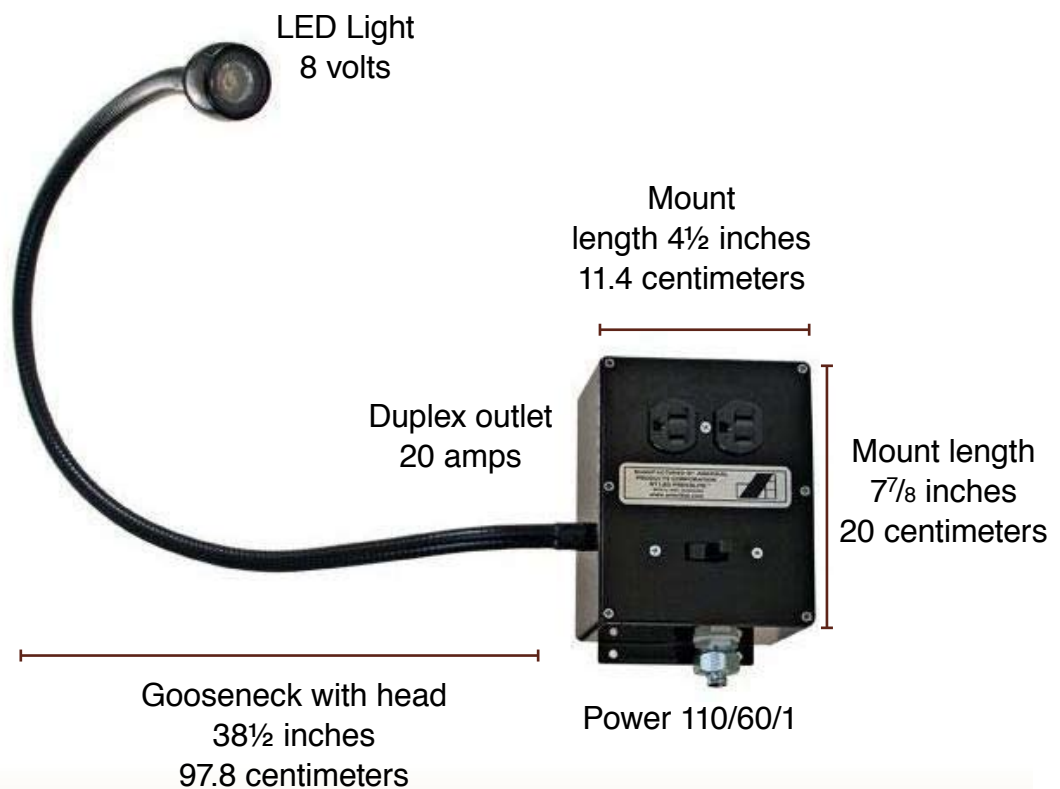

LED light with
approximately
60,000 Hour Life

Adjustable vinyl
covered Gooseneck

2 electrical outlets
to plug in tools and
eliminate the need for
extension cords

Glass Crystal
Lens Cover

LED Lumens are
equivalent to a
100 watt high
intensity light bulb

Powder Coated for
durability and ease
of cleaning

Amerikal Products Corporation
www.amerikal.com

**Exceptional by Design,
Quality & Simplicity**

- 20amp Duplex Outlets incorporated
- Flexible Gooseneck arm for easy adjustment
- Glass Crystal Lens cover